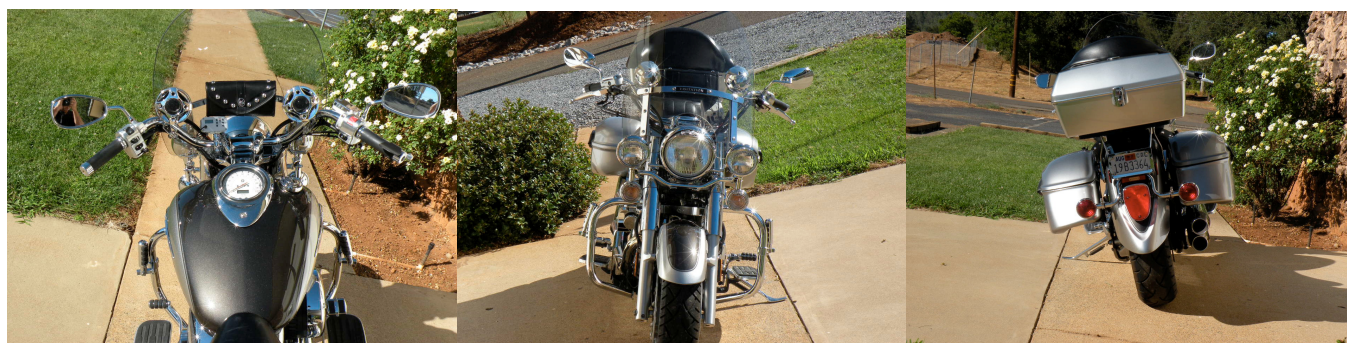

# 2007 Yamaha 1100 Classic

**15,000 mi. - Excellent condition – All service records –  
Transferrable warranty until 2012 – Light bar – Radio – Trunk  
– Custom passenger floor boards – Custom passenger seat -  
External oil filter – Lots of chrome – Good tires.**